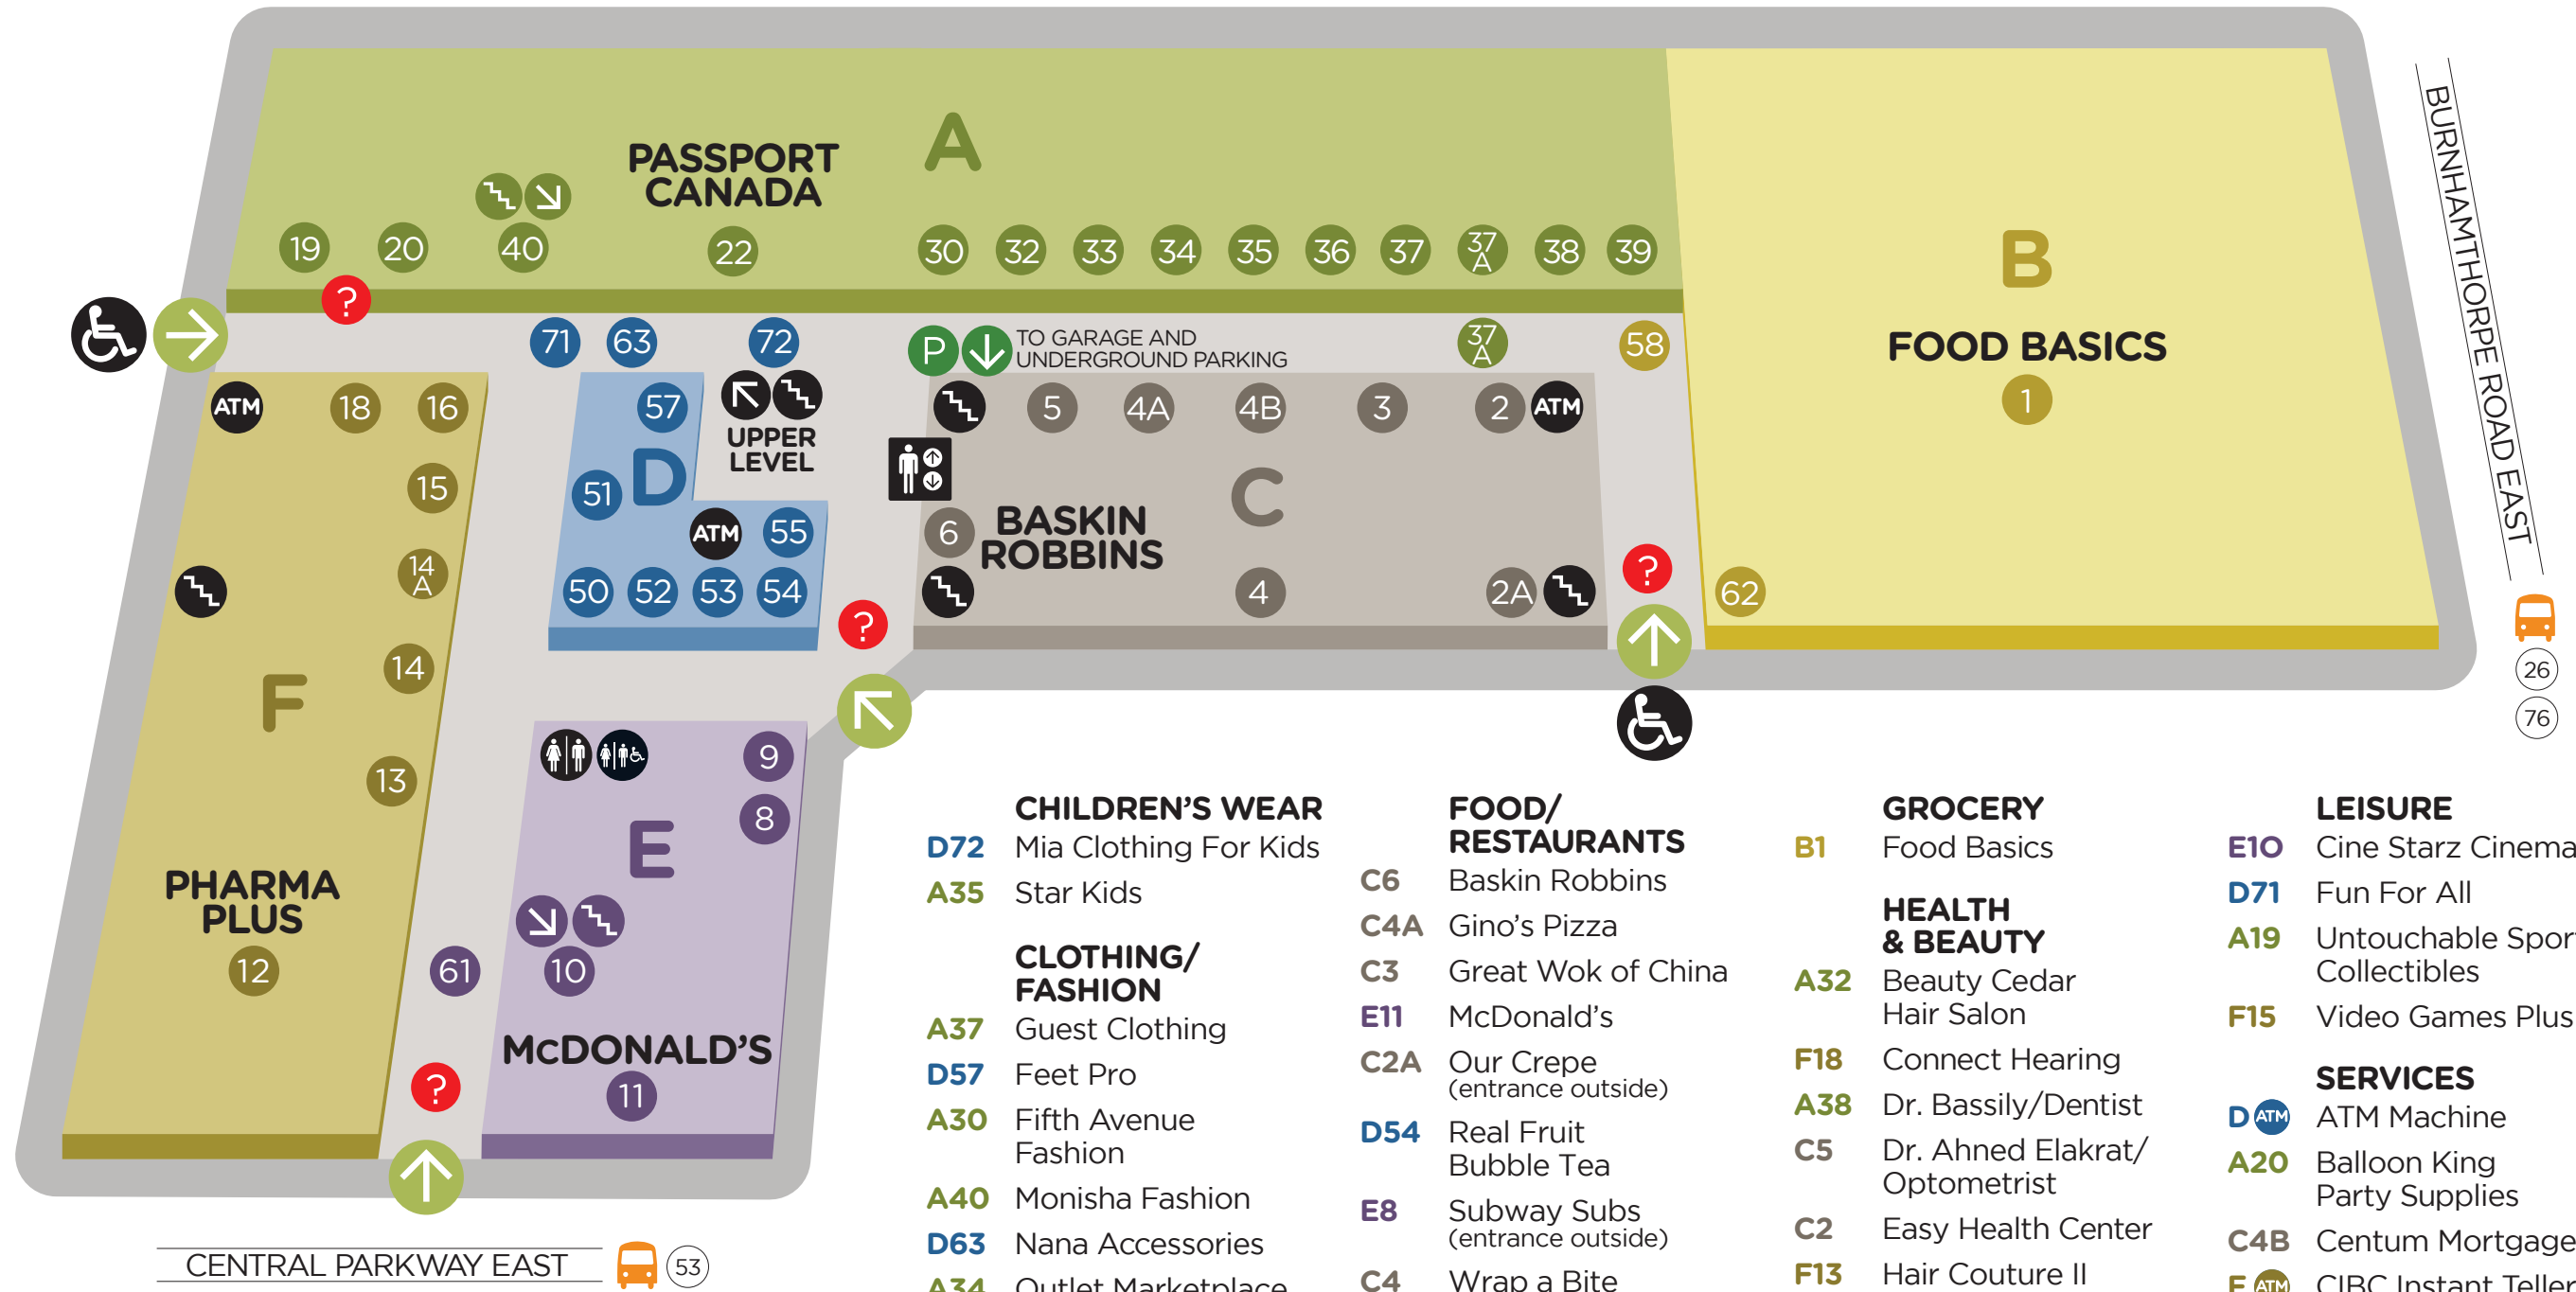

## GROUND LEVEL

- Elevator
- Entrance
- Information
- Stair
- Automatic teller machine
- Indoor parking access
- Wheelchair access
- Washroom
- Handicapped washroom

- CHILDREN'S WEAR**
- D72 Mia Clothing For Kids
- A35 Star Kids
- CLOTHING/FASHION**
- A37 Guest Clothing
- D57 Feet Pro
- A30 Fifth Avenue Fashion
- A40 Monisha Fashion
- D63 Nana Accessories
- A34 Outlet Marketplace
- DRUG STORES**
- F12 Rexall Pharma Plus
- ELECTRONICS**
- E61 Global Wireless
- D55 PCtechshop
- A33 Touch Tone Electronics
- D53 Wintronic
- FOOD/RESTAURANTS**
- C6 Baskin Robbins
- C4A Gino's Pizza
- C3 Great Wok of China
- E11 McDonald's
- C2A Our Crepe (entrance outside)
- D54 Real Fruit Bubble Tea
- E8 Subway Subs (entrance outside)
- C4 Wrap a Bite (entrance outside)
- FLORIST**
- D52 Little Angels Florist
- GIFTS & VARIETY**
- F14 Loonie Plus
- B58 Lottery Center
- A39 Parkway Cards and Gifts
- D51 Smoke Shop
- GROCERY**
- B1 Food Basics
- HEALTH & BEAUTY**
- A32 Beauty Cedar Hair Salon
- F18 Connect Hearing
- A38 Dr. Bassily/Dentist
- C5 Dr. Ahned Elakrat/Optomtrist
- C2 Easy Health Center
- F13 Hair Couture II
- F14A Nails For You
- C5 VIP Optical
- JEWELLERY**
- A37A Meleca Jewellery
- D63 Nana Accessories
- LEISURE**
- E10 Cine Starz Cinemas
- D71 Fun For All
- A19 Untouchable Sports Collectibles
- F15 Video Games Plus
- SERVICES**
- D ATM ATM Machine
- A20 Balloon King Party Supplies
- C4B Centum Mortgages
- F ATM CIBC Instant Teller
- C ATM CIBC Instant Teller
- A36 Nu-Brite Cleaners (entrance outside)
- B62 Nu-Brite Cleaners (entrance outside)
- A39 Post Office
- C4B Re/max Realty Specialists
- A22 Service Canada (Passports)
- E9 Taxwide

THIS IS MY  
CENTRAL  
PARKWAY  
MALL