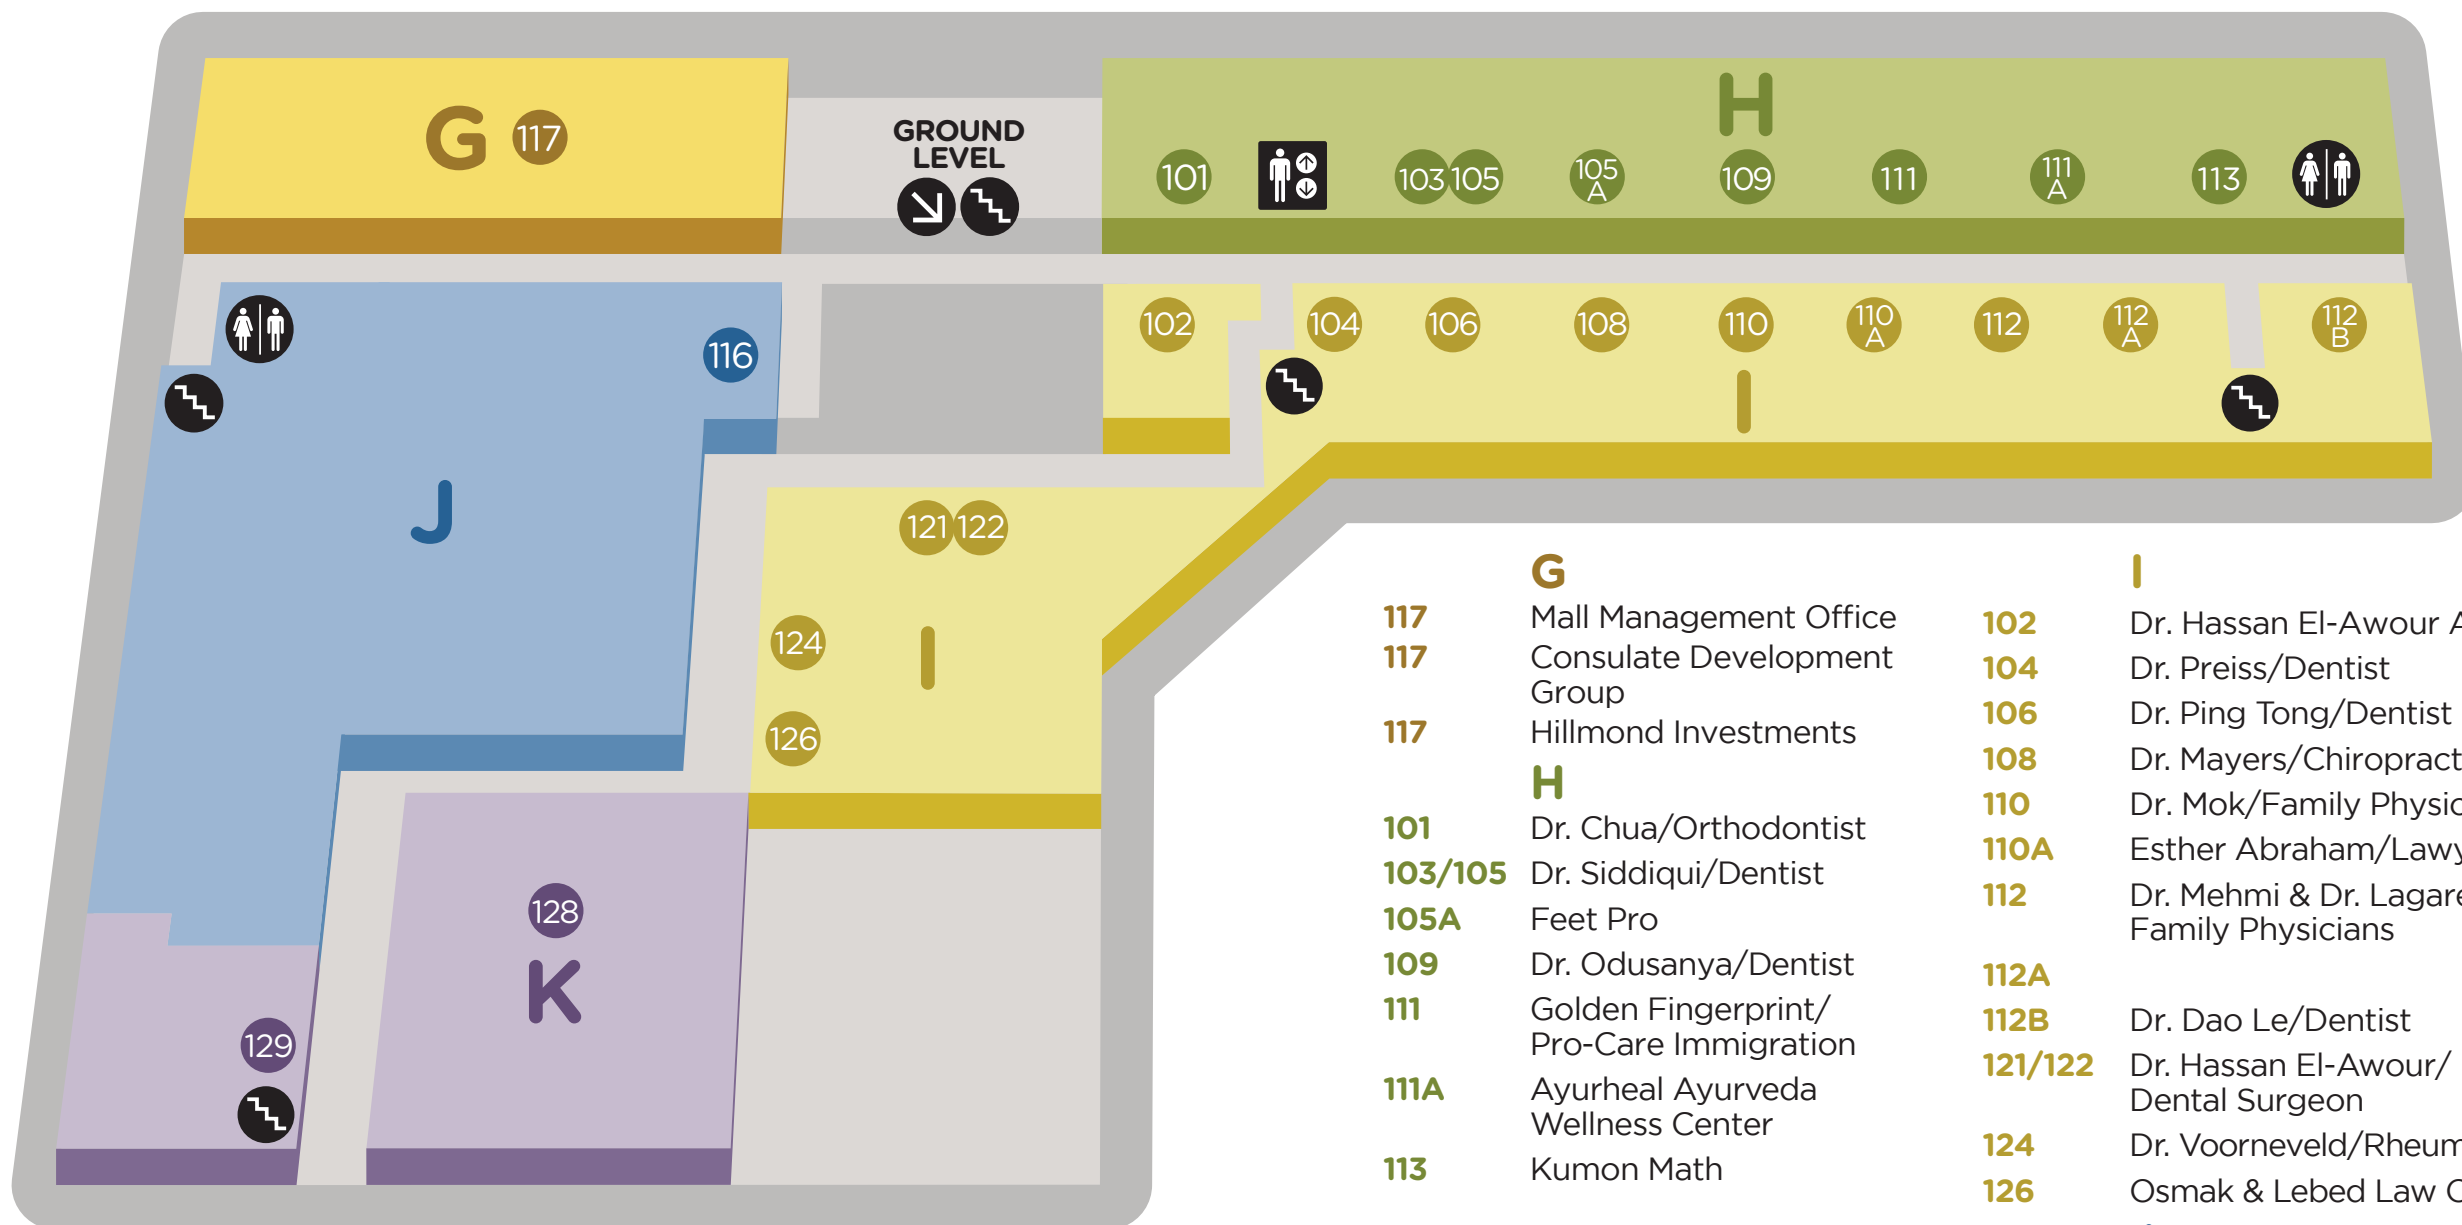

UPPER LEVEL

- **G**
- 117 Mall Management Office
- 117 Consulate Development Group
- 117 Hillmond Investments
- **H**
- 101 Dr. Chua/Orthodontist
- 103/105 Dr. Siddiqui/Dentist
- 105A Feet Pro
- 109 Dr. Odusanya/Dentist
- 111 Golden Fingerprint/Pro-Care Immigration
- 111A Ayurheal Ayurveda Wellness Center
- 113 Kumon Math
- **I**
- 102 Dr. Hassan El-Awour Admin Office
- 104 Dr. Preiss/Dentist
- 106 Dr. Ping Tong/Dentist
- 108 Dr. Mayers/Chiropractor
- 110 Dr. Mok/Family Physician
- 110A Esther Abraham/Lawyer
- 112 Dr. Mehmi & Dr. Lagare/Family Physicians
- 112A Dr. Dao Le/Dentist
- 112B Dr. Hassan El-Awour/Dental Surgeon
- 121/122 Dr. Hassan El-Awour/Rheumatologist
- 124 Dr. Voorneveld/Rheumatologist
- 126 Osmak & Lebed Law Office
- **J**
- 116 Active Adult Centre of Mississauga
- **K**
- 128/129 Central Parkway English Learning Centre

THIS IS MY
CENTRAL
PARKWAY
MALL