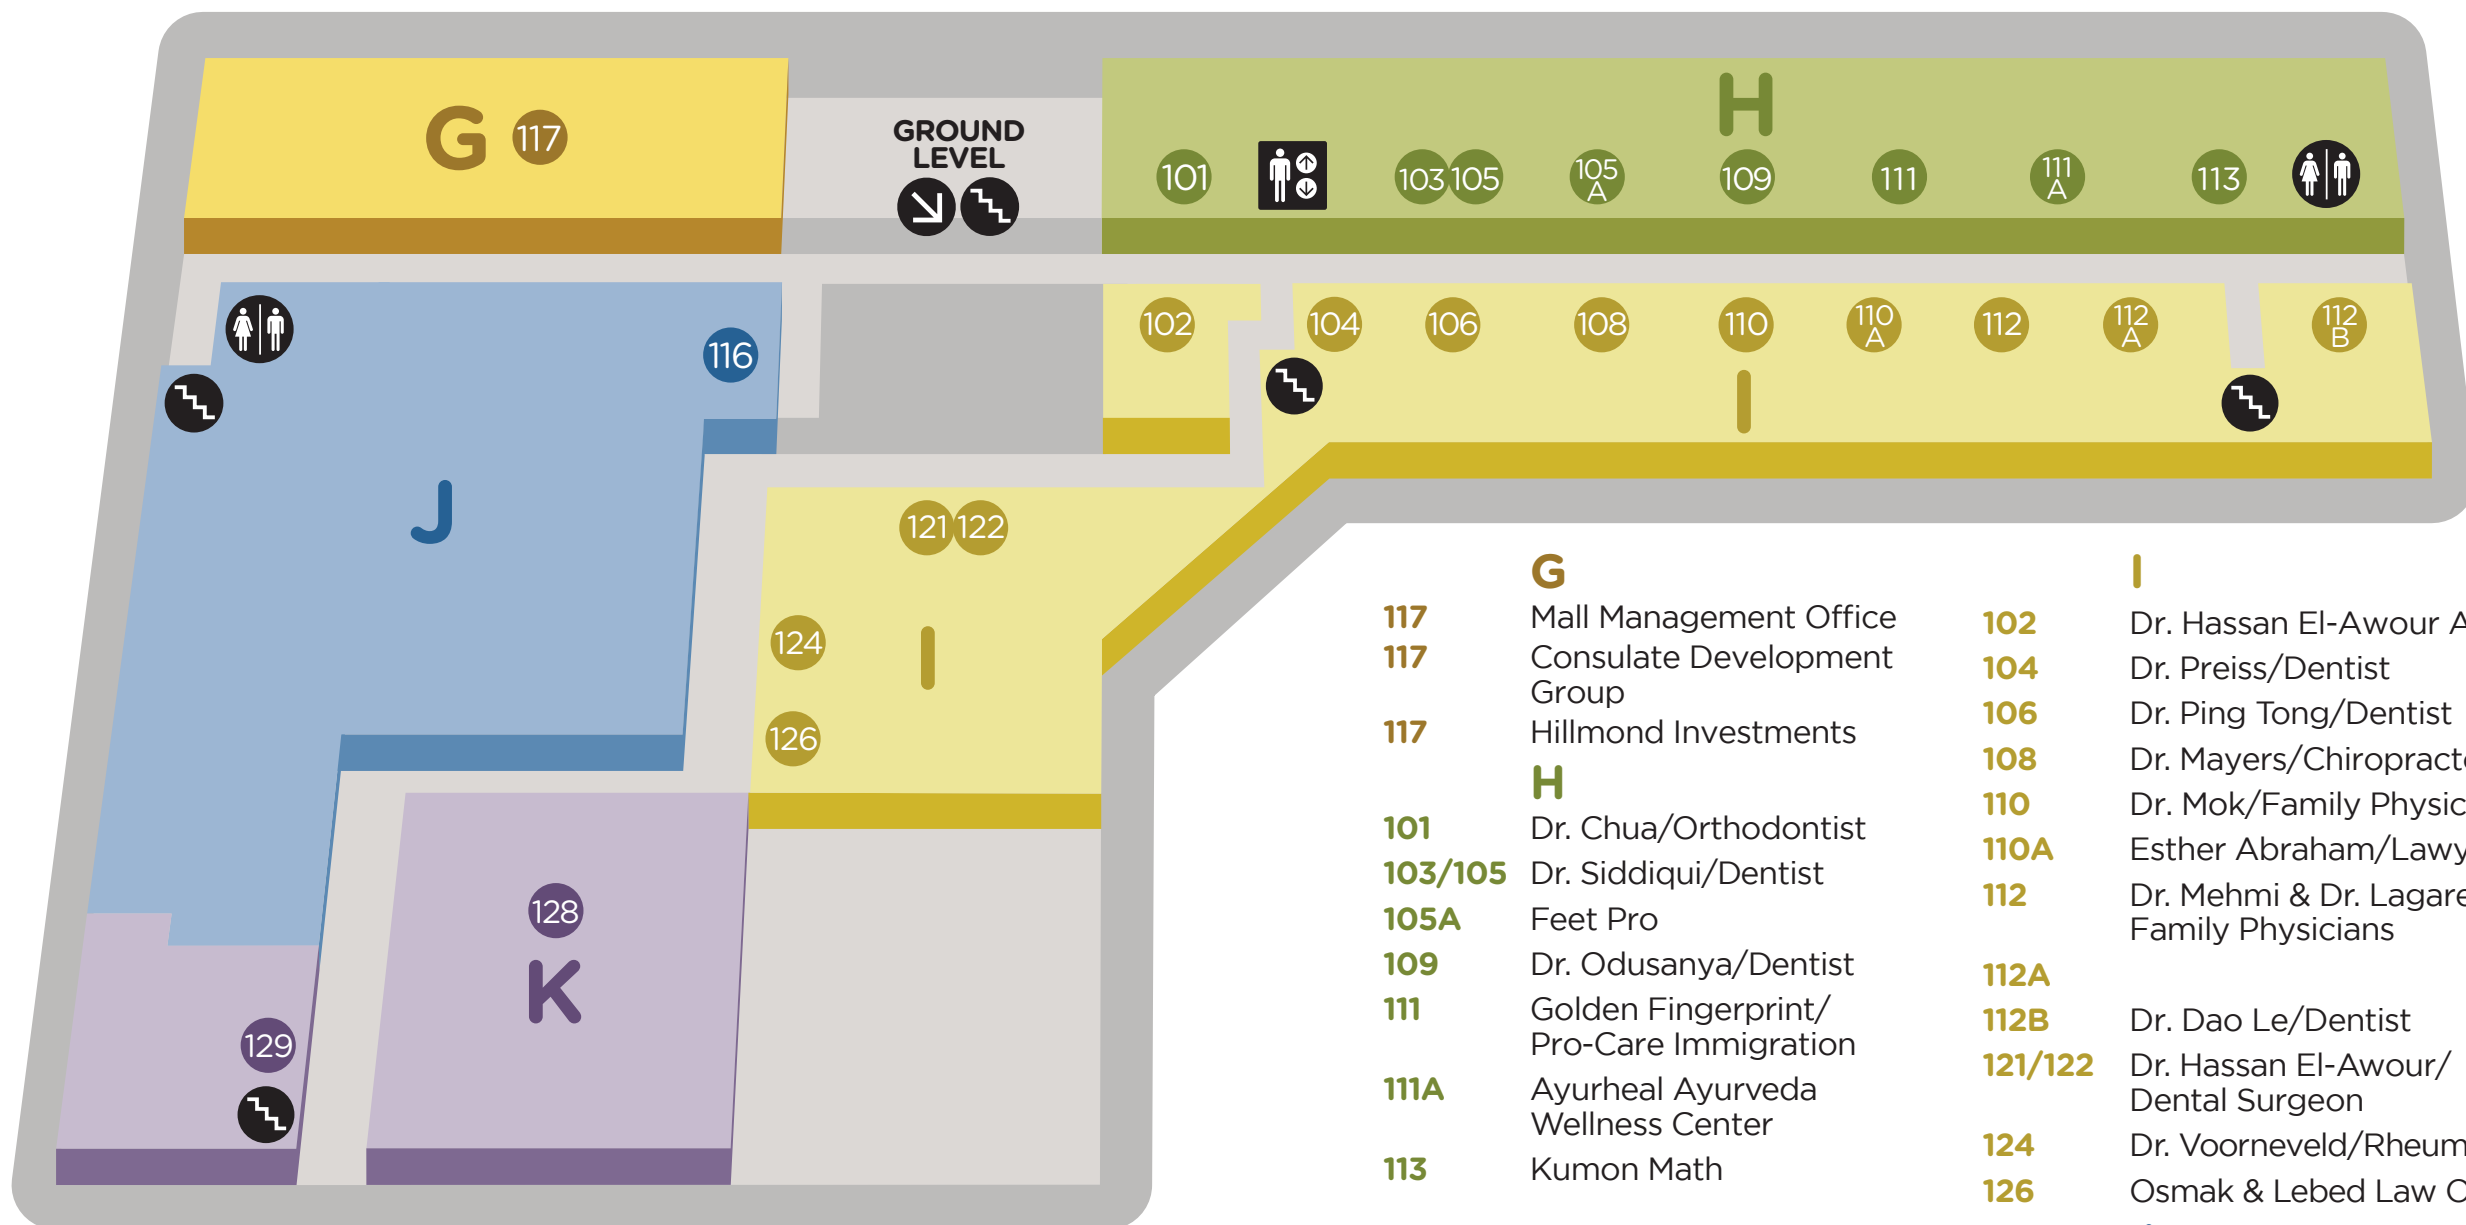

UPPER LEVEL

- **G**
- 117 Mall Management Office
- 117 Consulate Development Group
- 117 Hillmond Investments
- **H**
- 101 Dr. Chua/Orthodontist
- 103/105 Dr. Siddiqui/Dentist
- 105A Feet Pro
- 109 Dr. Odusanya/Dentist
- 111 Golden Fingerprint/Pro-Care Immigration
- 111A Ayurheal Ayurveda Wellness Center
- 113 Kumon Math
- **I**
- 102 Dr. Hassan El-Awour Admin Office
- 104 Dr. Preiss/Dentist
- 106 Dr. Ping Tong/Dentist
- 108 Dr. Mayers/Chiropractor
- 110 Dr. Mok/Family Physician
- 110A Esther Abraham/Lawyer
- 112 Dr. Mehmi & Dr. Lagare/Family Physicians
- 112A Dr. Dao Le/Dentist
- 112B Dr. Hassan El-Awour/Dental Surgeon
- 121/122 Dr. Voorneveld/Rheumatologist
- 124 Osmak & Lebed Law Office
- **J**
- 116 Active Adult Centre of Mississauga
- **K**
- 128/129 Central Parkway English Learning Centre

THIS IS MY
CENTRAL
PARKWAY
MALL