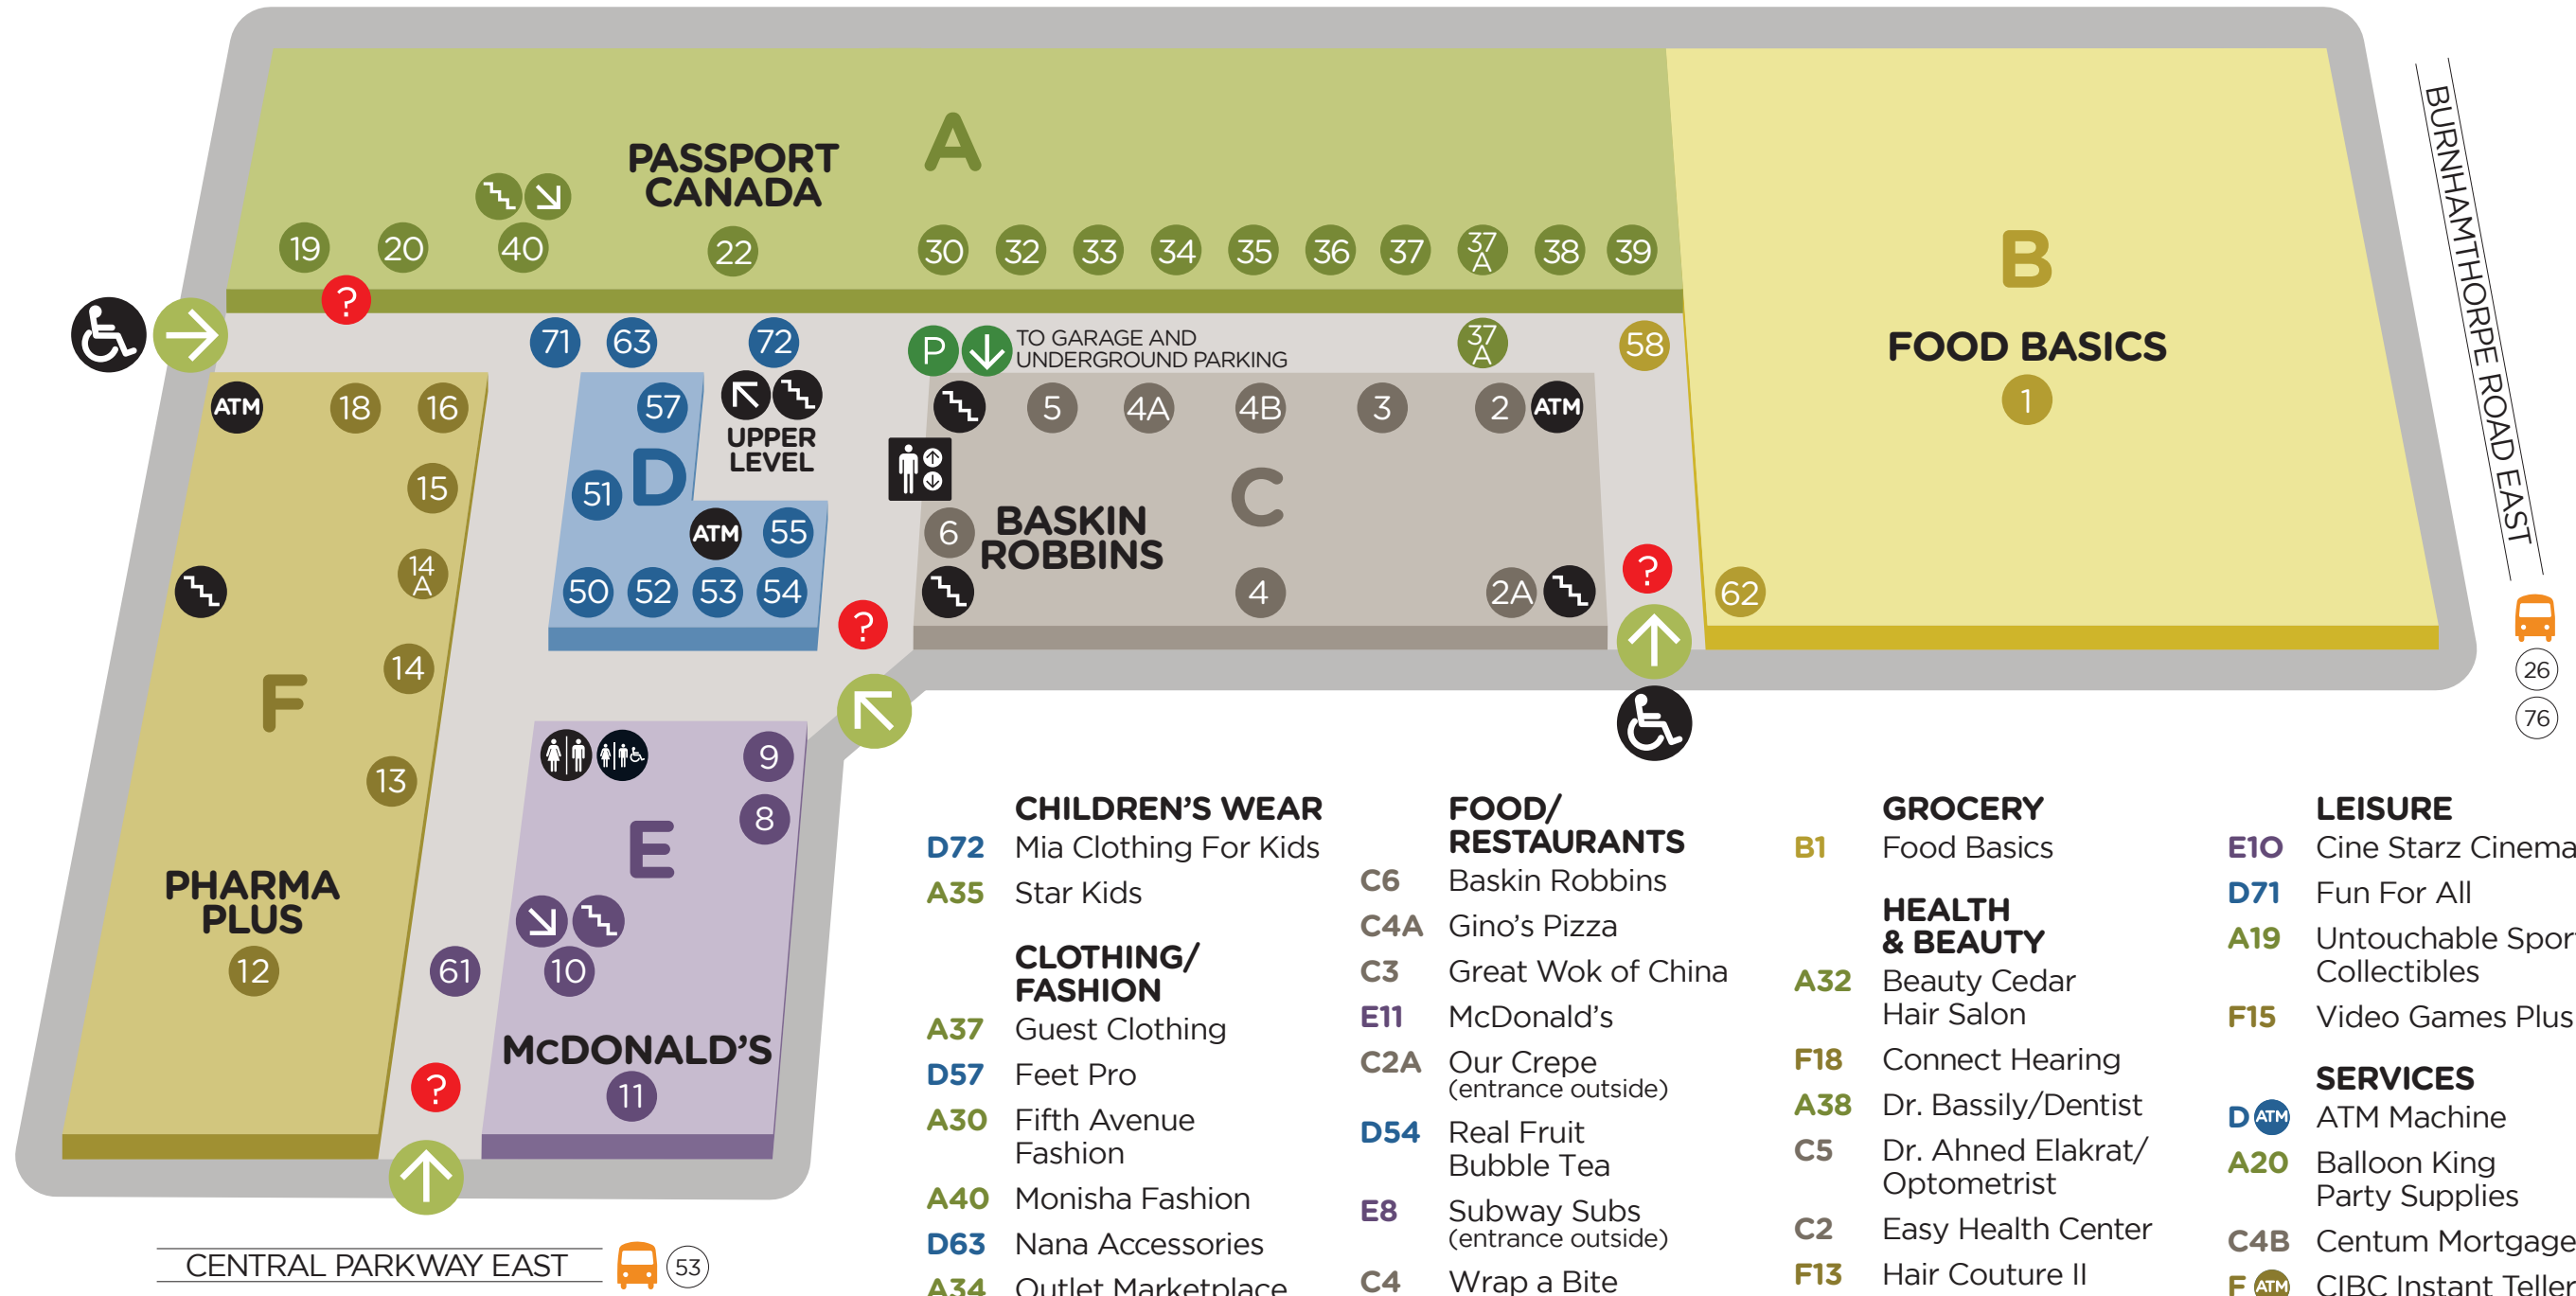

## GROUND LEVEL

- Elevator
- Entrance
- Information
- Stair
- Automatic teller machine
- Indoor parking access
- Wheelchair access
- Washroom
- Handicapped washroom

- CHILDREN'S WEAR**
- D72 Mia Clothing For Kids
- A35 Star Kids
- CLOTHING/FASHION**
- A37 Guest Clothing
- D57 Feet Pro
- A30 Fifth Avenue Fashion
- A40 Monisha Fashion
- D63 Nana Accessories
- A34 Outlet Marketplace
- DRUG STORES**
- F12 Rexall Pharma Plus
- ELECTRONICS**
- E61 Global Wireless
- D55 PCtechshop
- A33 Touch Tone Electronics
- D53 Wintronic
- FOOD/RESTAURANTS**
- C6 Baskin Robbins
- C4A Gino's Pizza
- C3 Great Wok of China
- E11 McDonald's
- C2A Our Crepe (entrance outside)
- D54 Real Fruit Bubble Tea
- E8 Subway Subs (entrance outside)
- C4 Wrap a Bite (entrance outside)
- FLORIST**
- D52 Little Angels Florist
- GIFTS & VARIETY**
- F14 Loonie Plus
- B58 Lottery Center
- A39 Parkway Cards and Gifts
- D51 Smoke Shop
- GROCERY**
- B1 Food Basics
- HEALTH & BEAUTY**
- A32 Beauty Cedar Hair Salon
- F18 Connect Hearing
- A38 Dr. Bassily/Dentist
- C5 Dr. Ahned Elakrat/Optomtrist
- C2 Easy Health Center
- F13 Hair Couture II
- F14A Nails For You
- C5 VIP Optical
- JEWELLERY**
- A37A Meleca Jewellery
- D63 Nana Accessories
- LEISURE**
- E10 Cine Starz Cinemas
- D71 Fun For All
- A19 Untouchable Sports Collectibles
- F15 Video Games Plus
- SERVICES**
- D ATM ATM Machine
- A20 Balloon King Party Supplies
- C4B Centum Mortgages
- F ATM CIBC Instant Teller
- C ATM CIBC Instant Teller
- A36 Nu-Brite Cleaners (entrance outside)
- B62 Post Office
- A39 Re/max Realty Specialists
- A22 Service Canada (Passports)
- E9 Taxwide

THIS IS MY  
CENTRAL  
PARKWAY  
MALL